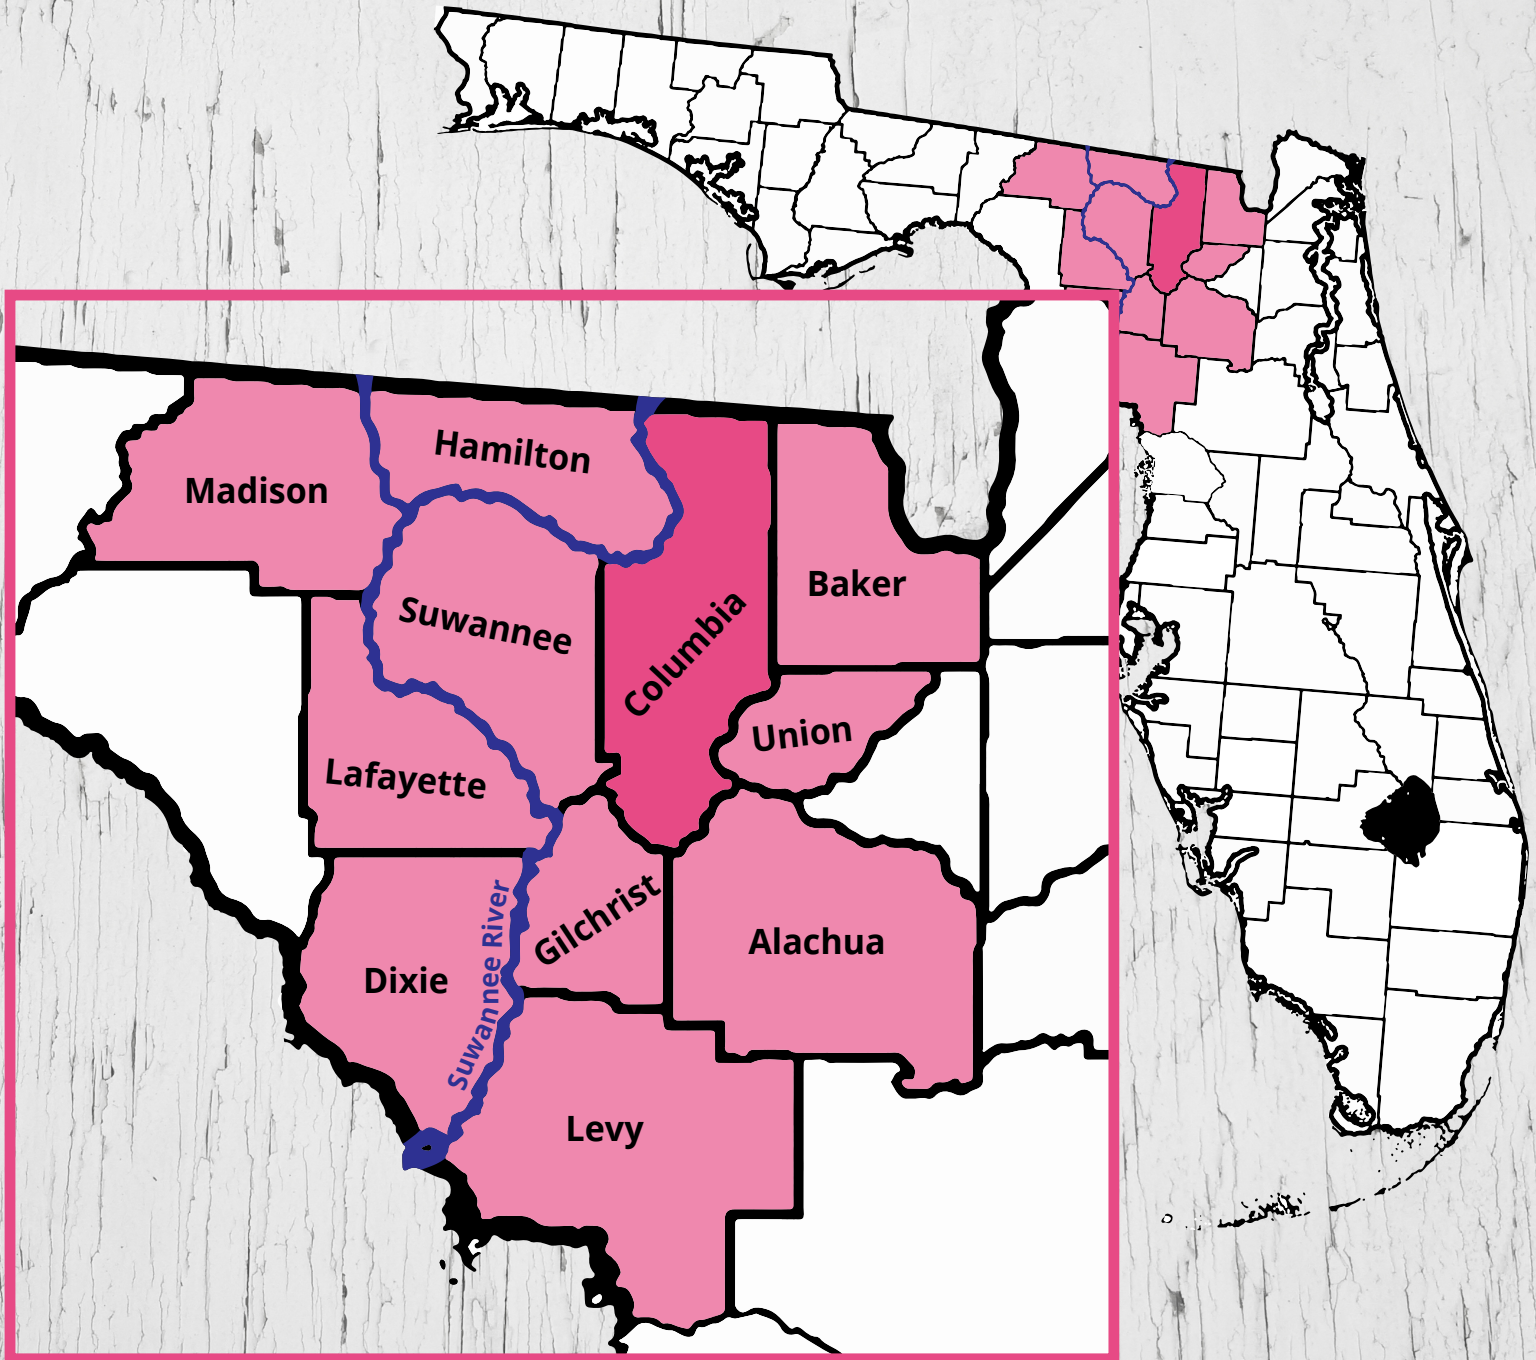

COUNTIES WE *Serve*

www.fgpink.com | 386-752-8822
info@floridagatewayfairgrounds.org
164 SW Mary Ethel Lane, Lake City, FL 32025

Florida
Gateway
PINK CRISIS FUND